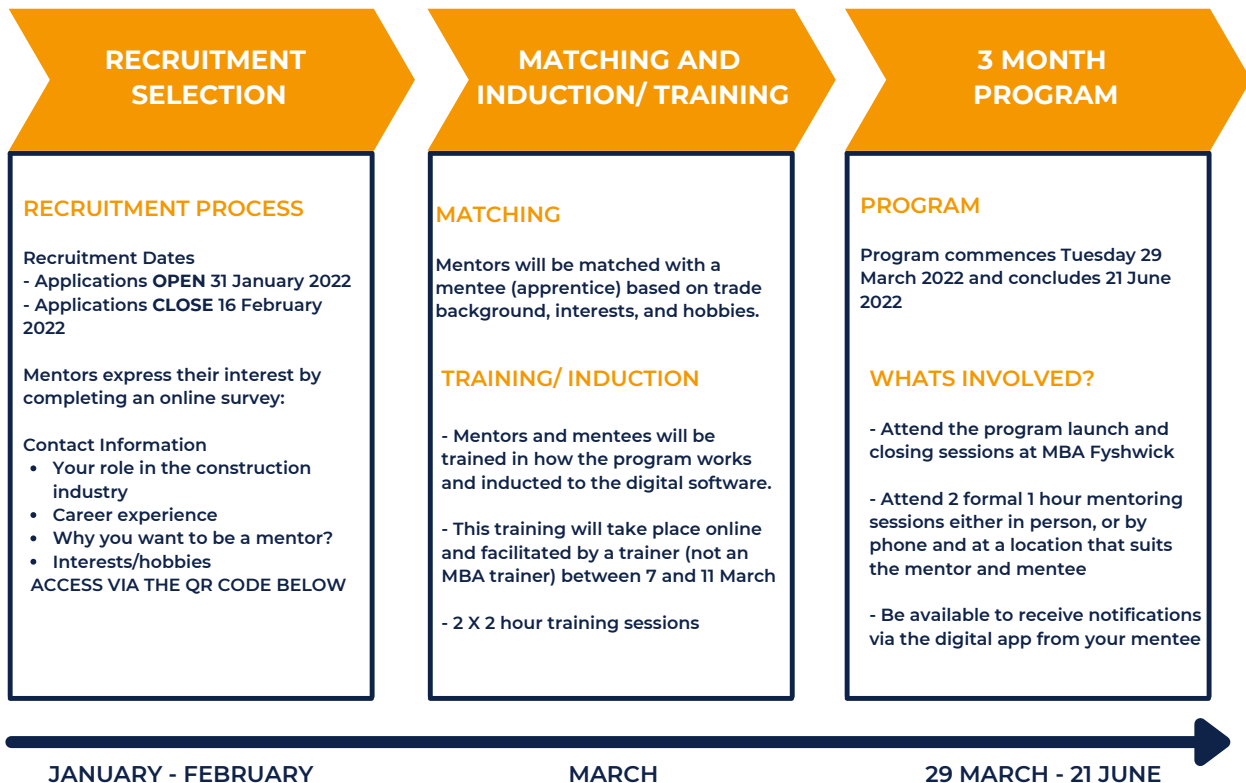

M.MATE

MENTORING APPRENTICES TOWARDS EXCELLENCE

WHAT IS THE MBA MATE PROGRAM?

The Master Builders MATE (Mentoring Apprentices Towards Excellence) Program is a digital 3-month program designed to connect apprentices with a MATE (Mentor).

The aim of the MATE program is to increase the retention rate of apprentices, increase the employability and life skills of apprentices and increase the confidence and commitment to trade careers from apprentices

A MATE will support their mentee (apprentice) with developing skills in:

- Health and Wellbeing
- Relationship Management
- Communication, including social media
- Career development

WHAT IS A MATE (MENTOR)?

A MATE is someone that can help guide and teach new things, problem solve challenges, set career goals and be a great sounding board for any discussion topic.

This program will provide apprentices an opportunity to focus on their work, health and relationships. This program enables apprentices to create structured goal setting and learning alignment.

The outcome of this program is to provide a supportive network of people and create a MATE for life.

Mentors will be matched with a MATE as part of the recruitment process (see below)

TIMELINE OF MATE PROGRAM

TRAINING

TRAINING FOR MENTORS

The training covers four modules:

- Mentoring history, theories, principles
- Mentoring skills and their application in the modern workplace
- Mentoring in action (Building Resilience)
- Communication skills

DIGITAL PLATFORM

COMMUNICATION WITH MATE

Mentor will interact with the digital software in between formal check in sessions with their mentee

- Monitor your MATE's completed goal setting each month

OUTCOMES

OUTCOMES OF PROGRAM

- PD points
- Certificate of Participation
- Receive a copy of 'The Power of Mentorship' book
- A MATE for life

FOLLOW THE QR CODE TO EXPRESS YOUR INTEREST

FOR MORE INFORMATION

CONTACT MILA BARTHOLOMEW
PH: (02) 6175 5900
E: MBARTHOLOMEW@MBA.ORG.AU
W: WWW.MBA.ORG.AU/MATEPROGRAM

APPLICATIONS CLOSE:
WEDNESDAY, 16 FEBRUARY 2022